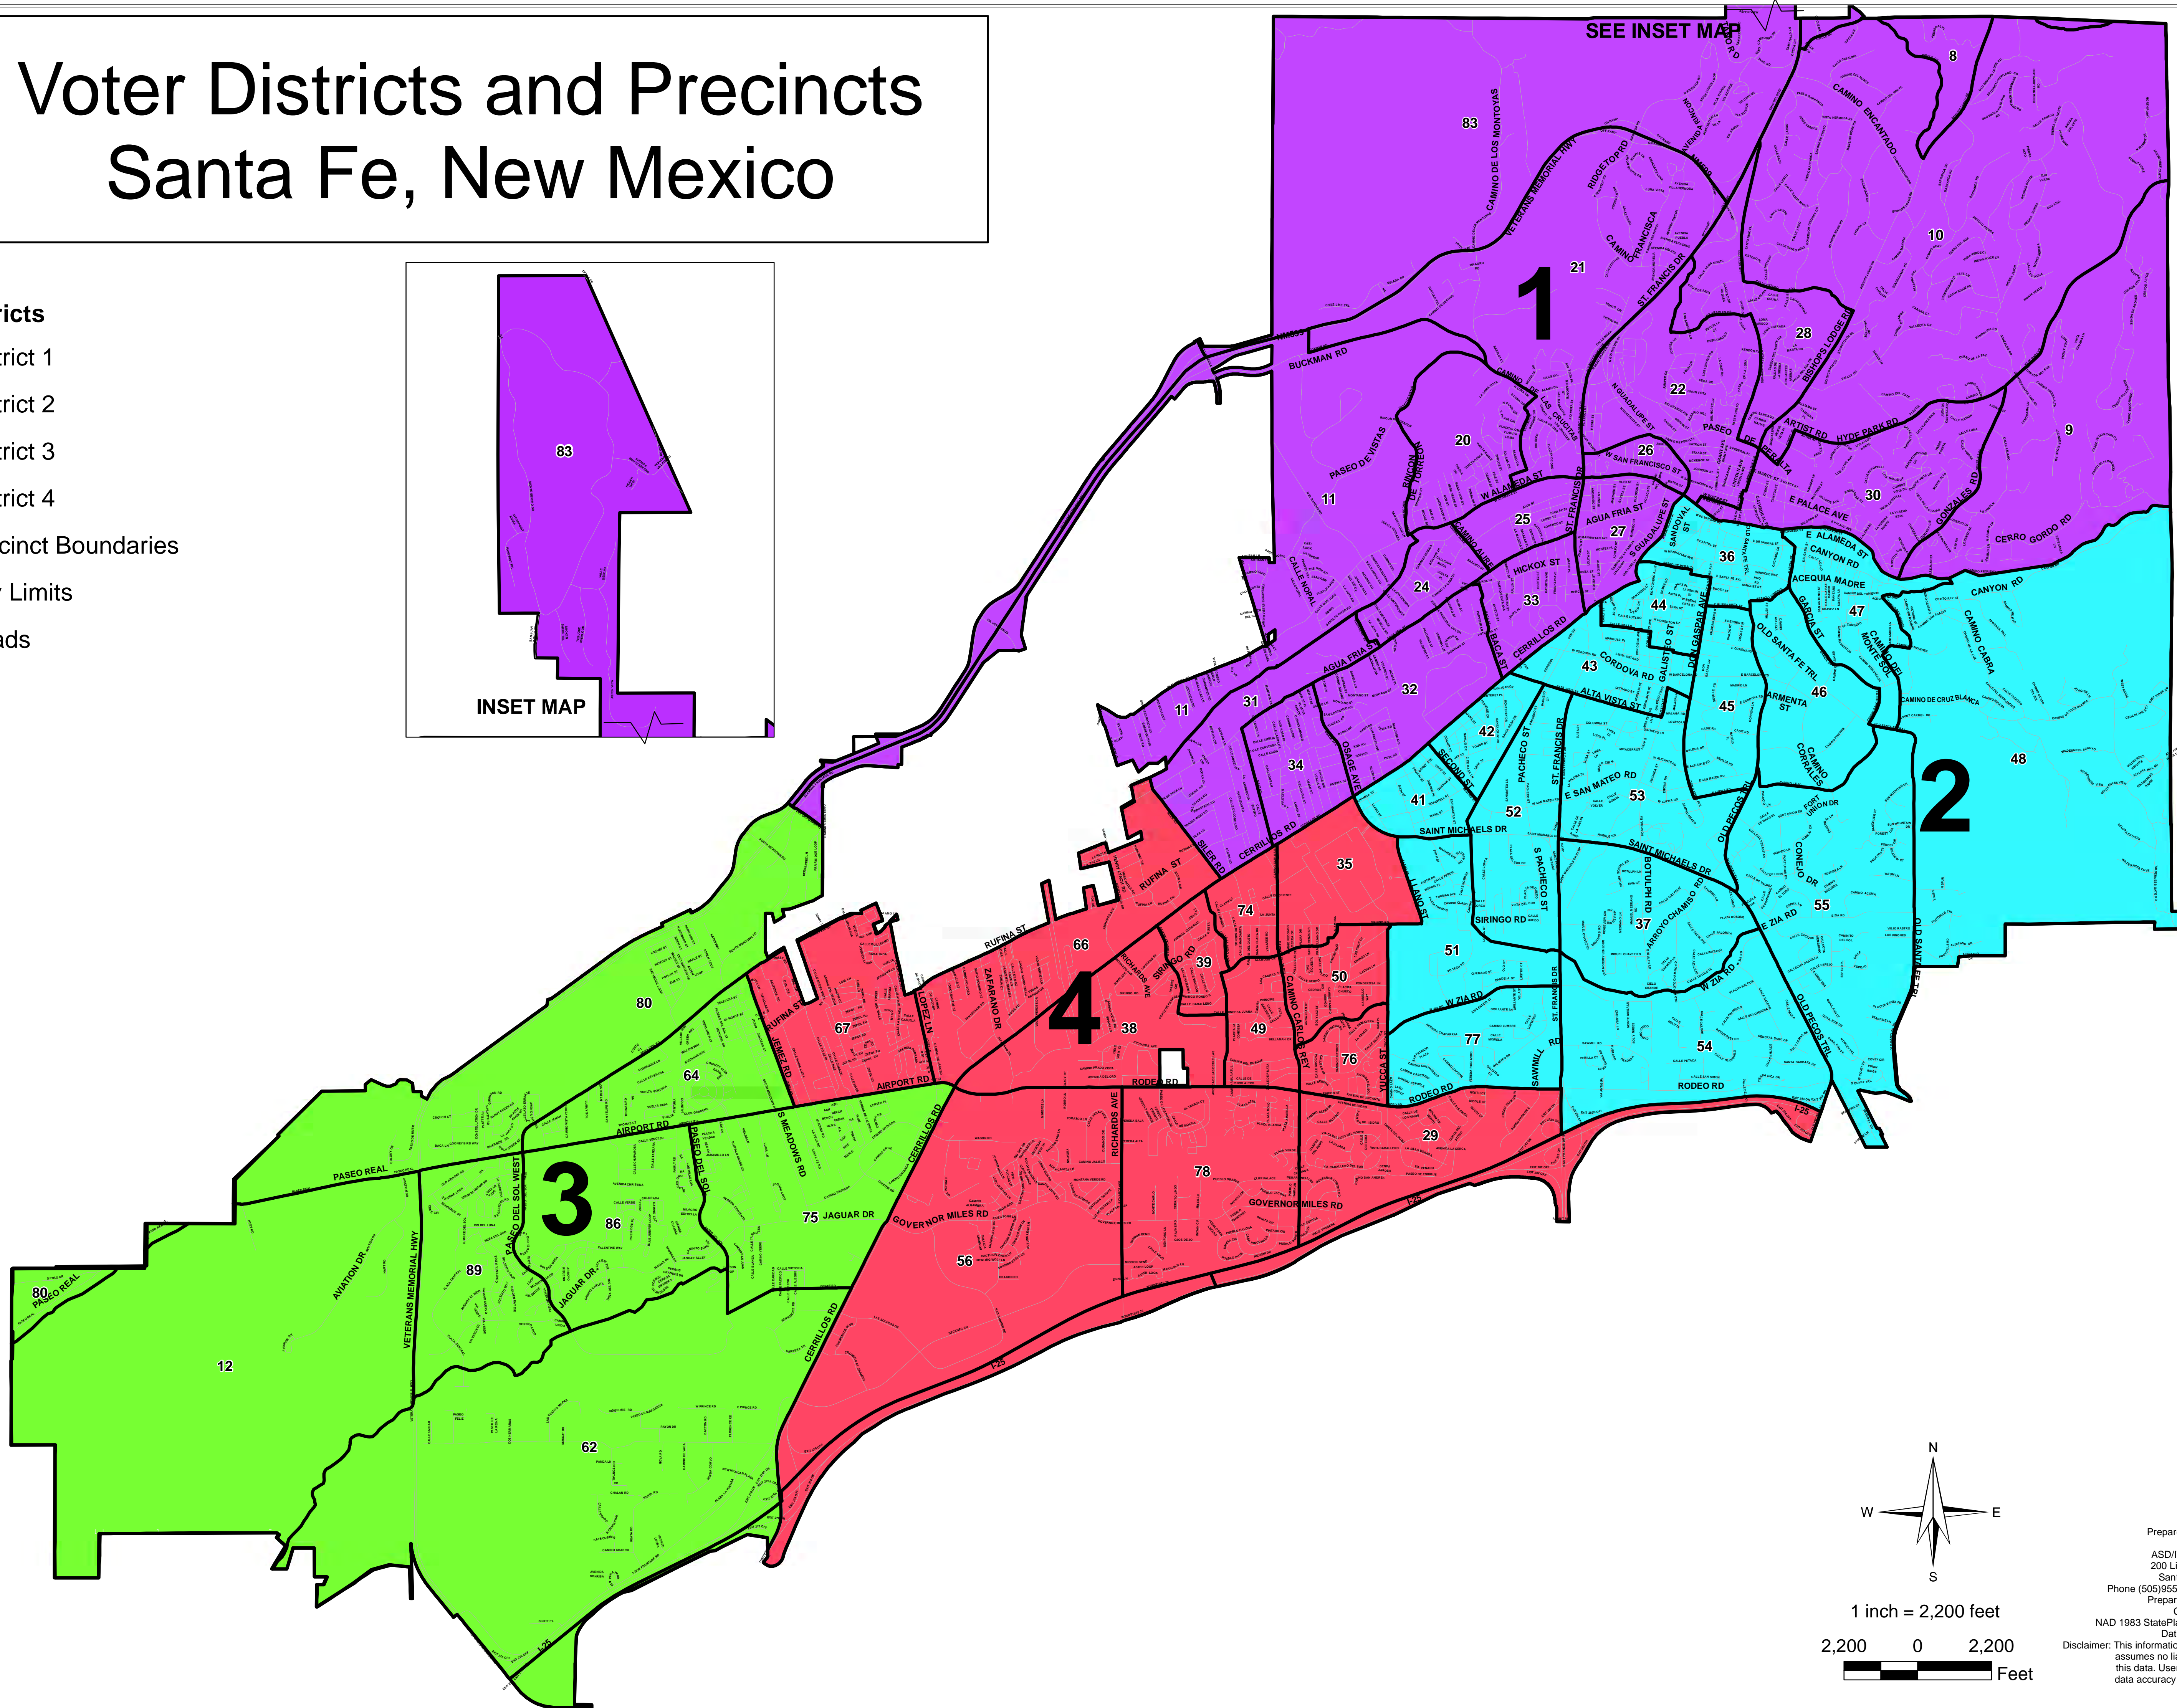

Voter Districts and Precincts Santa Fe, New Mexico

Council Districts

- District 1
- District 2
- District 3
- District 4
- Precinct Boundaries
- City Limits
- Roads

1 inch = 2,200 feet

2,200 0 2,200 Feet

Prepared For: City Clerks Office
 Date: July 2015
 ASD/IT/GIS City of Santa Fe
 200 Lincoln Ave./P.O. Box 909
 Santa Fe, NM 87504-0909
 Phone (505)955-6490 Email - gis@santafenm.gov
 Prepared By: ASD/IT/GIS LPP
 Coordinate System:
 NAD 1983 StatePlane New Mexico Central FIPS 3002 Feet
 Datum: North American 1983
 Disclaimer: This information is for reference only. The City of Santa Fe
 assumes no liability for errors associated with the use of
 this data. Users are solely responsible for confirming
 data accuracy when necessary. Illustrative purposes only.