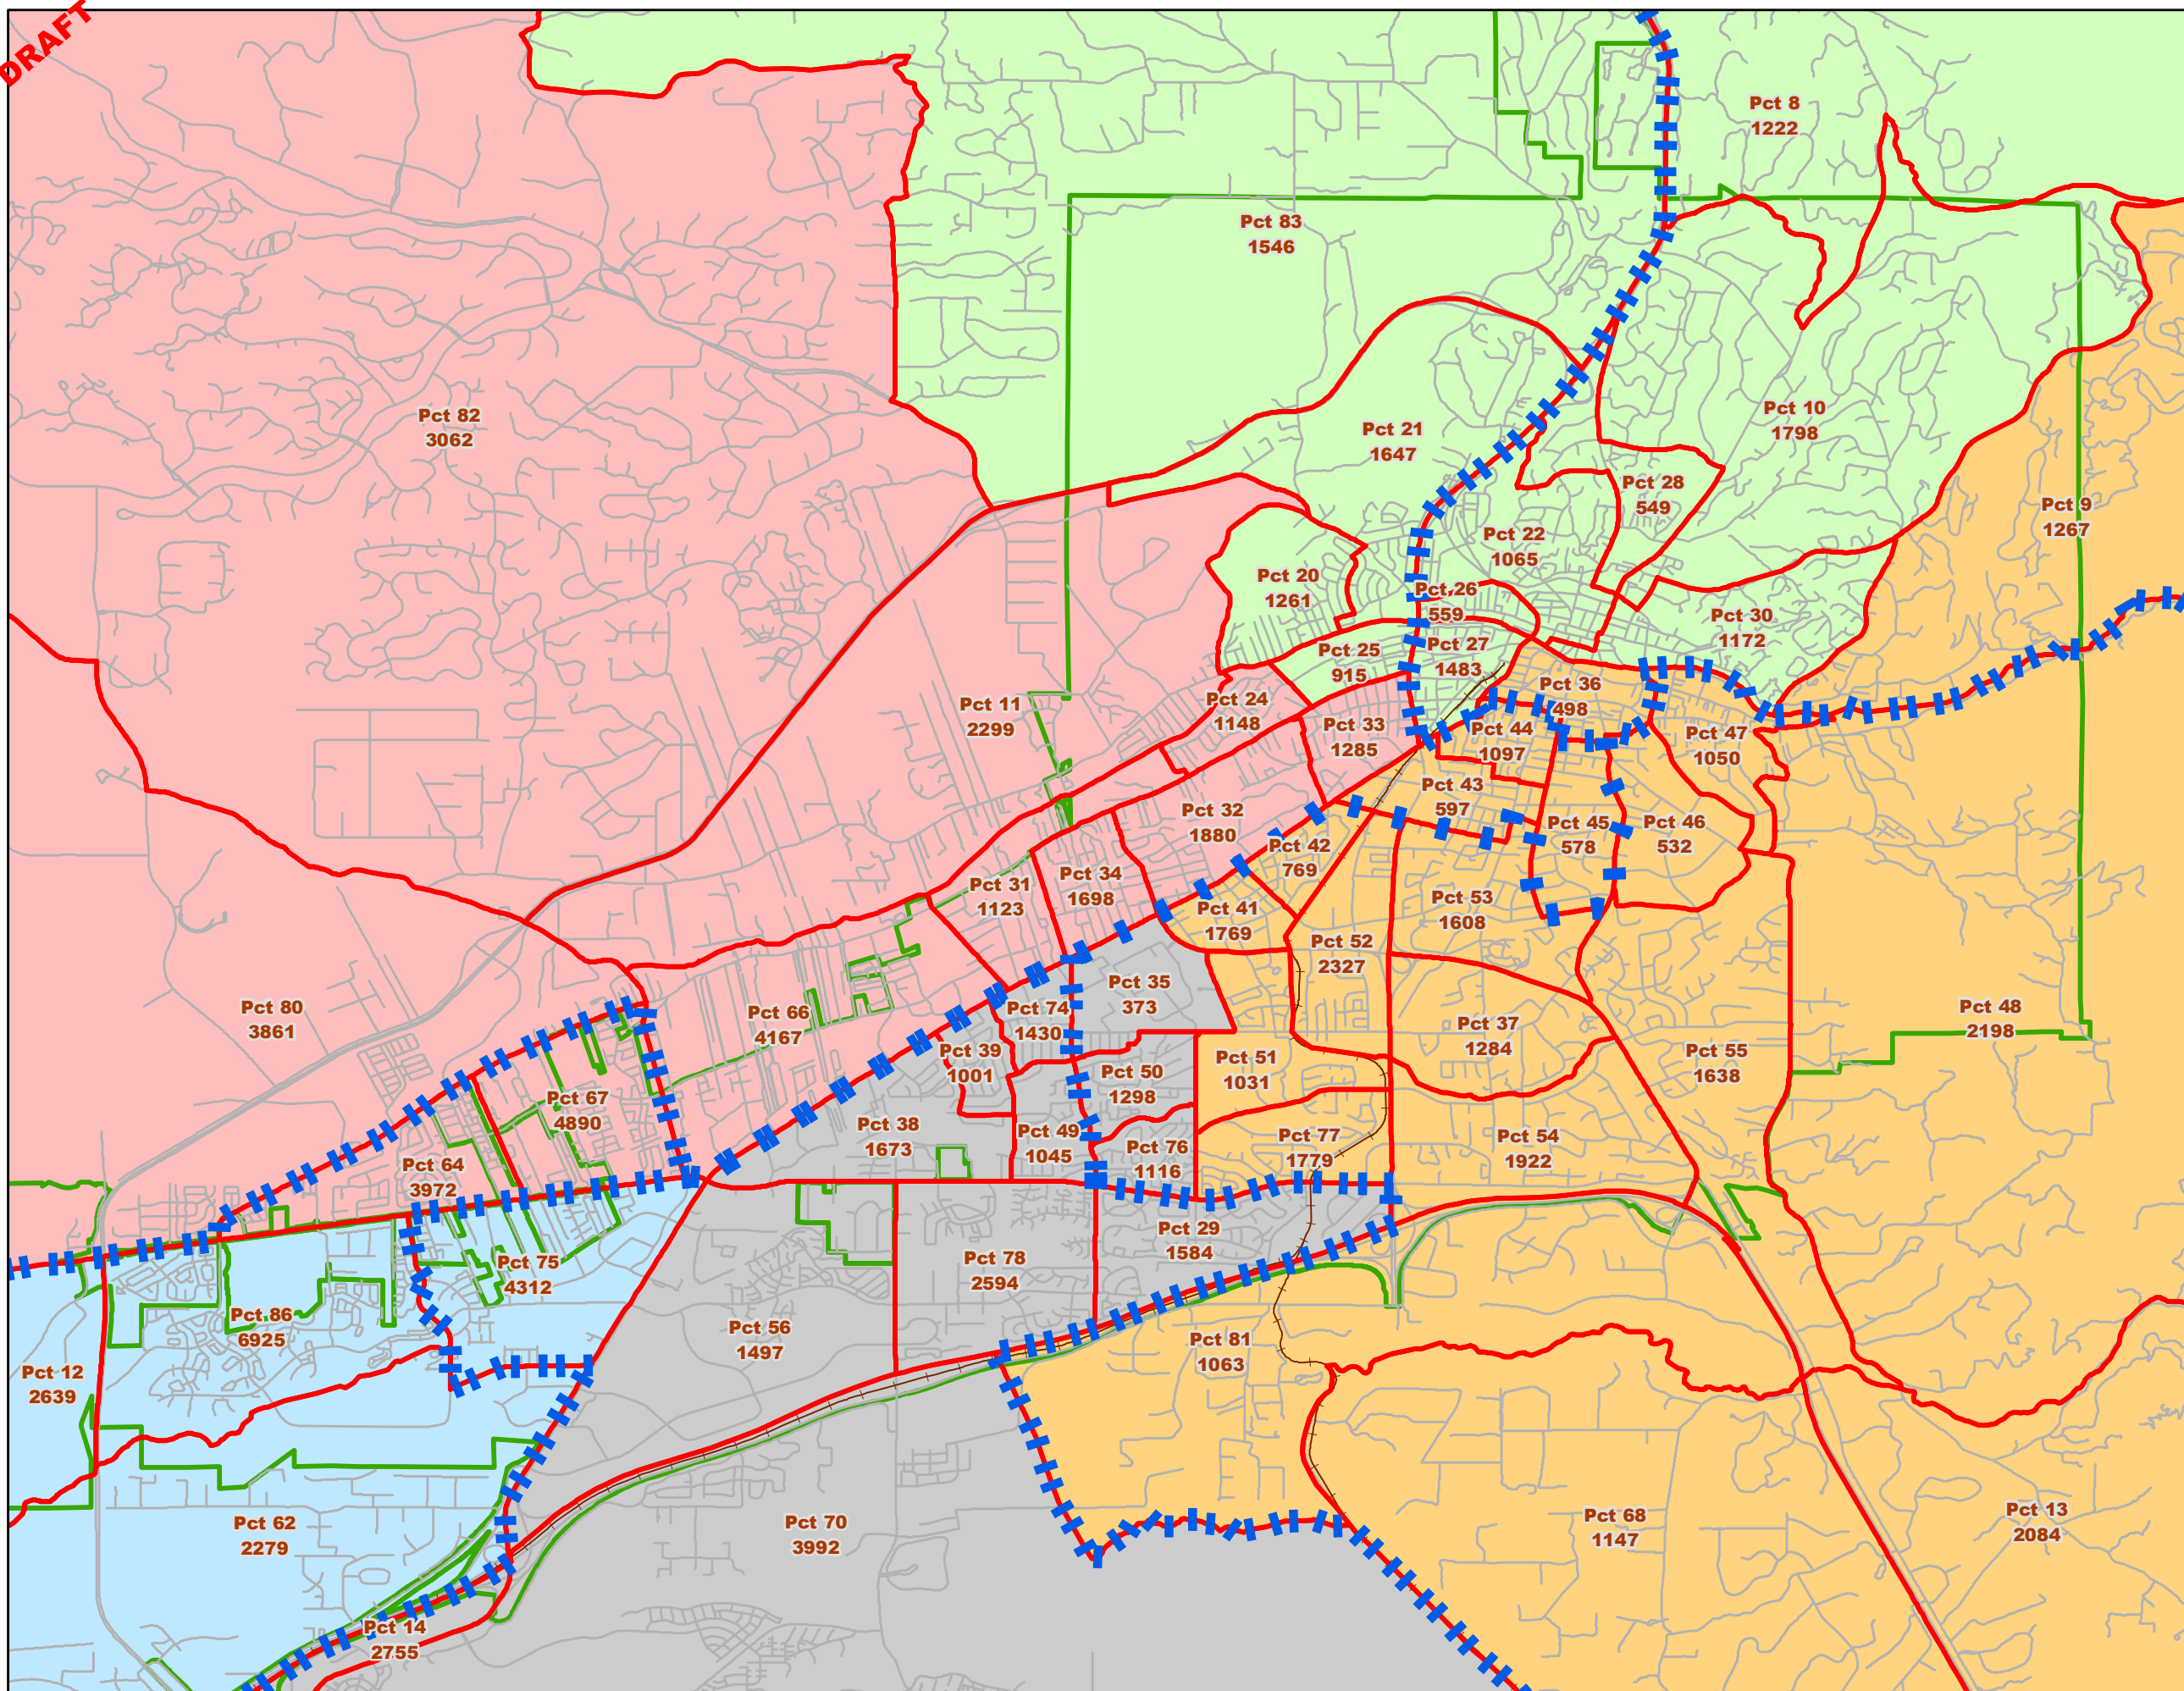

DRAFT

Santa Fe County 2011 Redistricting Option C2

DRAFT

Legend

- Redistricting Option C2
- District 1
 - District 2
 - District 3
 - District 4
 - District 5
 - Former District Boundaries
 - 2011 Precinct Boundaries
 - Incorporated Areas
 - Roads

1:63,360

1 inch represents 1 mile

North American Vertical Datum 1988

This information is for reference only.
 Santa Fe County assumes no liability for
 errors associated with the use of these data.
 Users are solely responsible for
 confirming data accuracy.