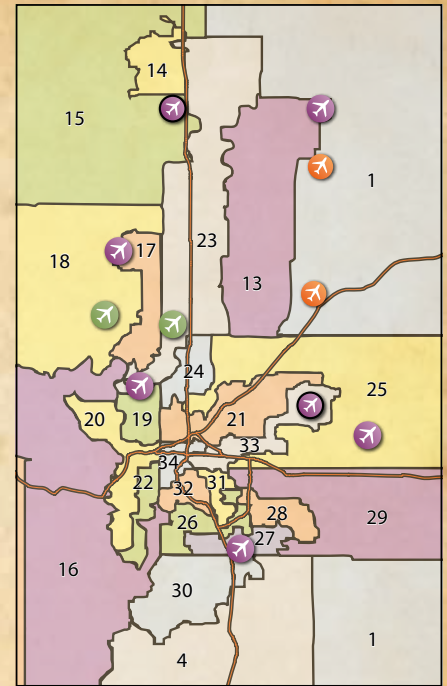

2015 SENATE DISTRICTS & AIRPORTS

LEGEND			
	Major Commercial Service Airport		Minor Airport
	Major General Aviation Airport		Intermediate Airport

DISTRICT	NAME	AIRPORT(S)
1	Sonnenberg, Jerry (R)	Fort Morgan Municipal Airport Brush Municipal Airport Sterling Municipal Airport Haxtun Municipal Airport Julesburg Municipal Airport Holyoke Municipal Airport Yuma Municipal Airport Wray Municipal Airport Burlington-Kit Carson County Airport Akron-Colorado Plains Regional Airport Gebauer Airport Limon Municipal Airport Hudson-Platte Valley Airpark Easton-Valley View Airport
2	Grantham, Kevin (R)	Canon City-Fremont County Airport Ellicott-Springs East Airport Calhan Airport
3	Garcia, Leroy M. (D)	Pueblo Memorial Airport
4	Scheffel, Mark (R)	
5	Donovan, Kerry (D)	Westwinds Airpark Aspen-Pitkin County Airport Leadville-Lake County Airport Delta-Blake Field Paonia Airport Crawford Airport Gunnison-Crested Butte Regional Airport Eagle County Regional Airport Central Colorado Regional Airport Salida-Harriet Alexander Airport
6	Roberts, Ellen S. (R)	Montrose Regional Airport Nucla Airport Telluride Regional Airport Cortez-Montezuma County Airport Dove Creek Airport Durango-La Plata County Airport Pagosa Springs-Stevens Field Animas Airpark
7	Scott, Ray (R)	Grand Junction Regional Airport Mack Mesa Airport
8	Baumgardner, Randy L. (R)	Rifle-Garfield County Regional Airport Meeker Airport Glenwood Springs Municipal Airport Rangely Airport Craig-Moffat County Airport Hayden-Yampa Valley Regional Airport Steamboat Springs Municipal Airport Walden-Jackson County Airport Kremmling- McElroy Field Granby-Grand County Airport
9	Lambert, Kent D. (R)	
10	Hill, Owen (R)	
11	Merrifield, Michael (D)	
12	Cadman, Bill (R)	Colorado Springs Municipal Airport Meadow Lake Airport