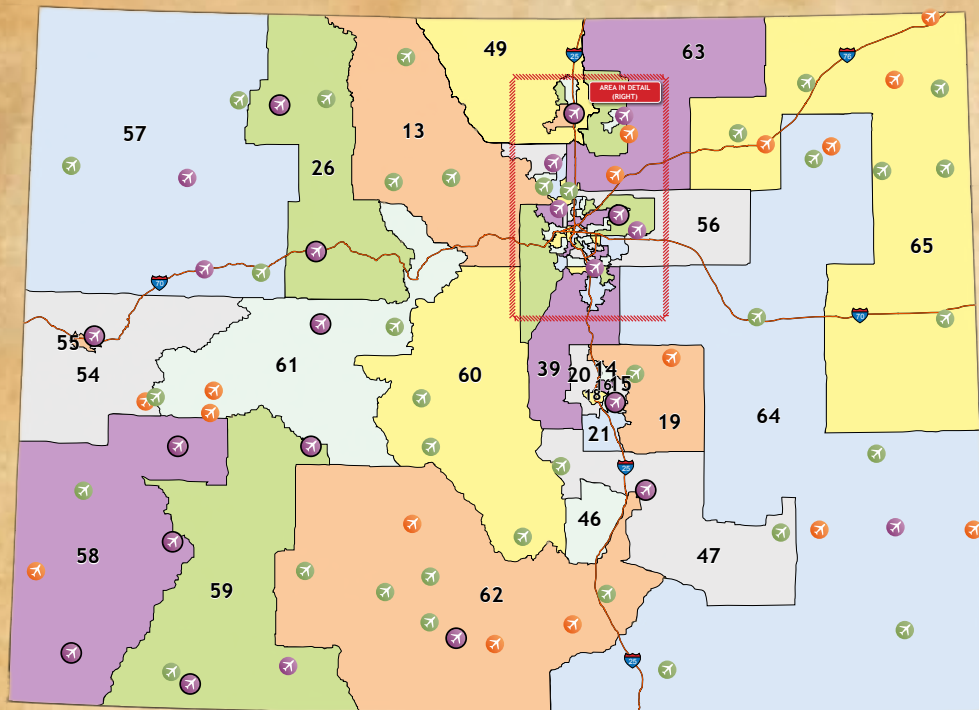

2015 HOUSE DISTRICTS & AIRPORTS

DISTRICT   **NAME**   **AIRPORT(S)**

DISTRICT	NAME	AIRPORT(S)
1	Lontine, Susan (D)	
2	Garnett, Alec (D)	
3	Kagan, Daniel (D)	
4	Pabon, Dan (D)	
5	Duran, Crisanta (D)	
6	Court, Lois (D)	
7	Williams, Angela (D)	Denver International Airport
8	McCann, Elizabeth (D)	
9	Rosenthal, Paul (D)	
10	Hullingerhorst, Dickey Lee (D)	Boulder Municipal Airport
11	Singer, Jonathan (D)	Longmont-Vance Brand Municipal Airport
12	Foote, Mike (D)	
13	Becker, KC (D)	Walden-Jackson County Airport Kremmling- McElroy Field Granby-Grand County Airport
14	Nordberg, Dan (R)	
15	Klingenschmitt, Gordon J. (R)	Colorado Springs Municipal Airport
16	Joshi, Janak (R)	
17	Roupe, Catherine (R)	
18	Lee, Sanford E. (D)	
19	Lundeen, Paul (R)	Meadow Lake Airport Ellicott-Springs East Airport Calhan Airport
20	Carver, Terri (R)	
21	Landgraf, Lois (R)	
22	Everett, Justin (R)	
23	Tyler, Max (D)	
24	Danielson, Jessie (D)	
25	Keyser, Jon (R)	
26	Mitsch Bush, Diane (D)	Hayden-Yampa Valley Regional Airport Steamboat Springs Municipal Airport Eagle County Regional Airport
27	Szabo, Libby (R)	
28	Petterson, Brittany (D)	
29	Kraft-Tharp, Tracy (D)	Rocky Mountain Metropolitan Airport
30	Windholz, JoAnn (R)	Front Range Airport
31	Salazar, Joseph A. (D)	
32	Moreno, Dominick (D)	
33	Primavera, Dianne (D)	
34	Lebsack, Steve (D)	
35	Winter, Faith (D)	
36	Ryden, Su (D)	
37	Tate, Jack (R)	Centennial Airport
38	Conti, Kathleen (R)	
39	Lawrence, Polly (R)	
40	Buckner, John W. (D)	
41	Melton, Jovan (D)	
42	Fields, Rhonda (D)	
43	Van Winkle, Kevin (R)	
44	Ransom, Kim (R)	Centennial Airport
45	Neville P., Patrick (R)	
46	Esgar, Daneya (D)	
47	Navarro, Clarice (R)	Pueblo Memorial Airport La Junta Municipal Airport Canon City-Fremont County Airport
48	Humphrey, Stephen (R)	Greeley-Weld County Airport Easton-Valley View Airport
49	Buck, Perry (R)	
50	Young, Dave (D)	
51	DelGrosso, Brian (R)	Ft. Collins-Loveland Municipal Airport
52	Ginal, Joann (D)	

LEGEND

- Major Commercial Service Airport
- Major General Aviation Airport
- Minor Airport
- Intermediate Airport

DISTRICT   **NAME**   **AIRPORT(S)**