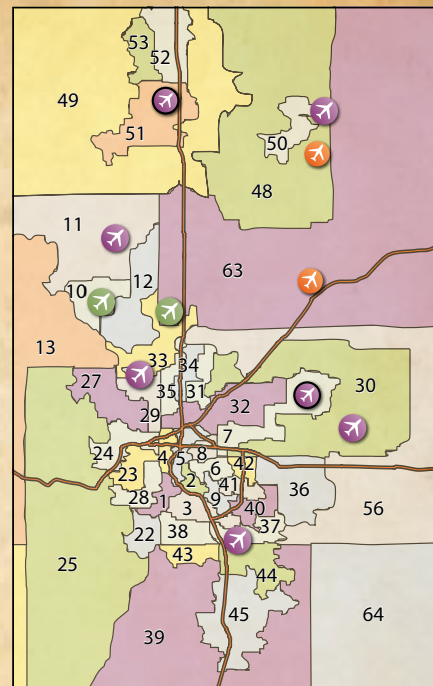

2015 HOUSE DISTRICTS & AIRPORTS

DISTRICT   **NAME**   **AIRPORT(S)**

DISTRICT	NAME	AIRPORT(S)
1	Lontine, Susan (D)	
2	Garnett, Alec (D)	
3	Kagan, Daniel (D)	
4	Pabon, Dan (D)	
5	Duran, Crisanta (D)	
6	Court, Lois (D)	
7	Williams, Angela (D)	Denver International Airport
8	McCann, Elizabeth (D)	
9	Rosenthal, Paul (D)	
10	Hullingerhorst, Dickey Lee (D)	Boulder Municipal Airport
11	Singer, Jonathan (D)	Longmont-Vance Brand Municipal Airport
12	Foote, Mike (D)	
13	Becker, KC (D)	Walden-Jackson County Airport Kremmling- McElroy Field Granby-Grand County Airport
14	Nordberg, Dan (R)	
15	Klingenschmitt, Gordon J. (R)	Colorado Springs Municipal Airport
16	Joshi, Janak (R)	
17	Roupe, Catherine (R)	
18	Lee, Sanford E. (D)	
19	Lundeen, Paul (R)	Meadow Lake Airport Ellicott-Springs East Airport Calhan Airport
20	Carver, Terri (R)	
21	Landgraf, Lois (R)	
22	Everett, Justin (R)	
23	Tyler, Max (D)	
24	Danielson, Jessie (D)	
25	Keyser, Jon (R)	
26	Mitsch Bush, Diane (D)	Hayden-Yampa Valley Regional Airport Steamboat Springs Municipal Airport Eagle County Regional Airport
27	Szabo, Libby (R)	
28	Petterson, Brittany (D)	
29	Kraft-Tharp, Tracy (D)	Rocky Mountain Metropolitan Airport
30	Windholz, JoAnn (R)	Front Range Airport
31	Salazar, Joseph A. (D)	
32	Moreno, Dominick (D)	
33	Primavera, Dianne (D)	
34	Lebsack, Steve (D)	
35	Winter, Faith (D)	
36	Ryden, Su (D)	
37	Tate, Jack (R)	Centennial Airport
38	Conti, Kathleen (R)	
39	Lawrence, Polly (R)	
40	Buckner, John W. (D)	
41	Melton, Jovan (D)	
42	Fields, Rhonda (D)	
43	Van Winkle, Kevin (R)	
44	Ransom, Kim (R)	Centennial Airport
45	Neville P., Patrick (R)	
46	Esgar, Daneya (D)	
47	Navarro, Clarice (R)	Pueblo Memorial Airport La Junta Municipal Airport Canon City-Fremont County Airport
48	Humphrey, Stephen (R)	Greeley-Weld County Airport Easton-Valley View Airport
49	Buck, Perry (R)	
50	Young, Dave (D)	
51	DelGrosso, Brian (R)	Ft. Collins-Loveland Municipal Airport
52	Ginal, Joann (D)	

LEGEND

- Major Commercial Service Airport
- Major General Aviation Airport
- Minor Airport
- Intermediate Airport

DISTRICT   **NAME**   **AIRPORT(S)**