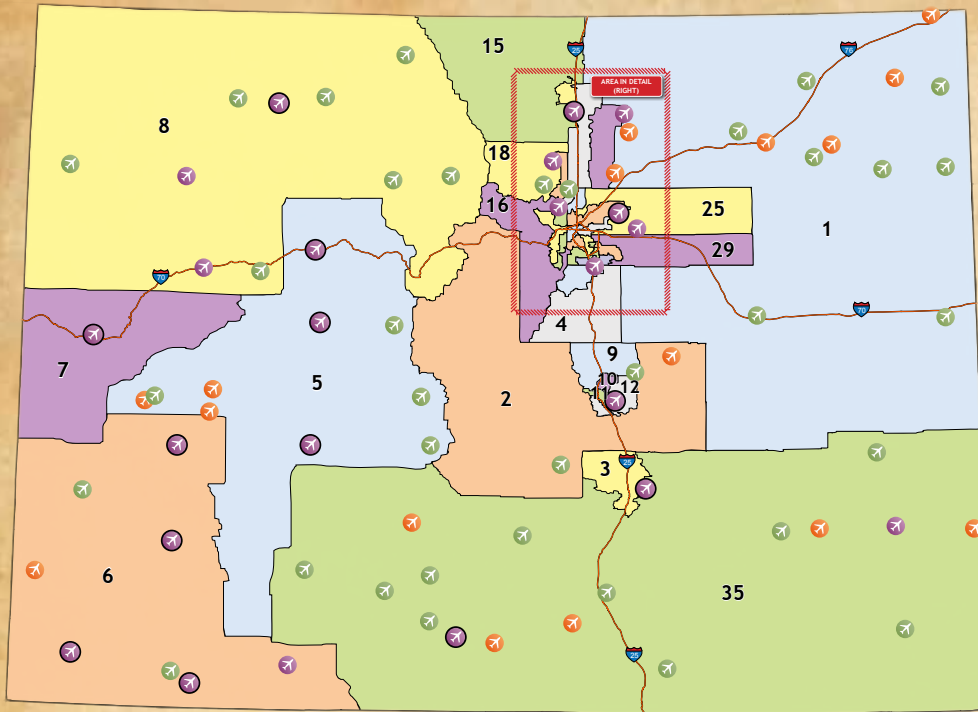

2015 SENATE DISTRICTS & AIRPORTS

LEGEND			
	Major Commercial Service Airport		Minor Airport
	Major General Aviation Airport		Intermediate Airport

DISTRICT	NAME	AIRPORT(S)
1	Sonnenberg, Jerry (R)	Fort Morgan Municipal Airport Brush Municipal Airport Sterling Municipal Airport Haxtun Municipal Airport Julesburg Municipal Airport Holyoke Municipal Airport Yuma Municipal Airport Wray Municipal Airport Burlington-Kit Carson County Airport Akron-Colorado Plains Regional Airport Gebauer Airport Limon Municipal Airport Hudson-Platte Valley Airpark Easton-Valley View Airport
2	Grantham, Kevin (R)	Canon City-Fremont County Airport Ellicott-Springs East Airport Calhan Airport
3	Garcia, Leroy M. (D)	Pueblo Memorial Airport
4	Scheffel, Mark (R)	
5	Donovan, Kerry (D)	Westwinds Airpark Aspen-Pitkin County Airport Leadville-Lake County Airport Delta-Blake Field Paonia Airport Crawford Airport Gunnison-Crested Butte Regional Airport Eagle County Regional Airport Central Colorado Regional Airport Salida-Harriet Alexander Airport
6	Roberts, Ellen S. (R)	Montrose Regional Airport Nucla Airport Telluride Regional Airport Cortez-Montezuma County Airport Dove Creek Airport Durango-La Plata County Airport Pagosa Springs-Stevens Field Animas Airpark
7	Scott, Ray (R)	Grand Junction Regional Airport Mack Mesa Airport
8	Baumgardner, Randy L. (R)	Rifle-Garfield County Regional Airport Meeker Airport Glenwood Springs Municipal Airport Rangely Airport Craig-Moffat County Airport Hayden-Yampa Valley Regional Airport Steamboat Springs Municipal Airport Walden-Jackson County Airport Kremmling- McElroy Field Granby-Grand County Airport
9	Lambert, Kent D. (R)	
10	Hill, Owen (R)	
11	Merrifield, Michael (D)	
12	Cadman, Bill (R)	Colorado Springs Municipal Airport Meadow Lake Airport