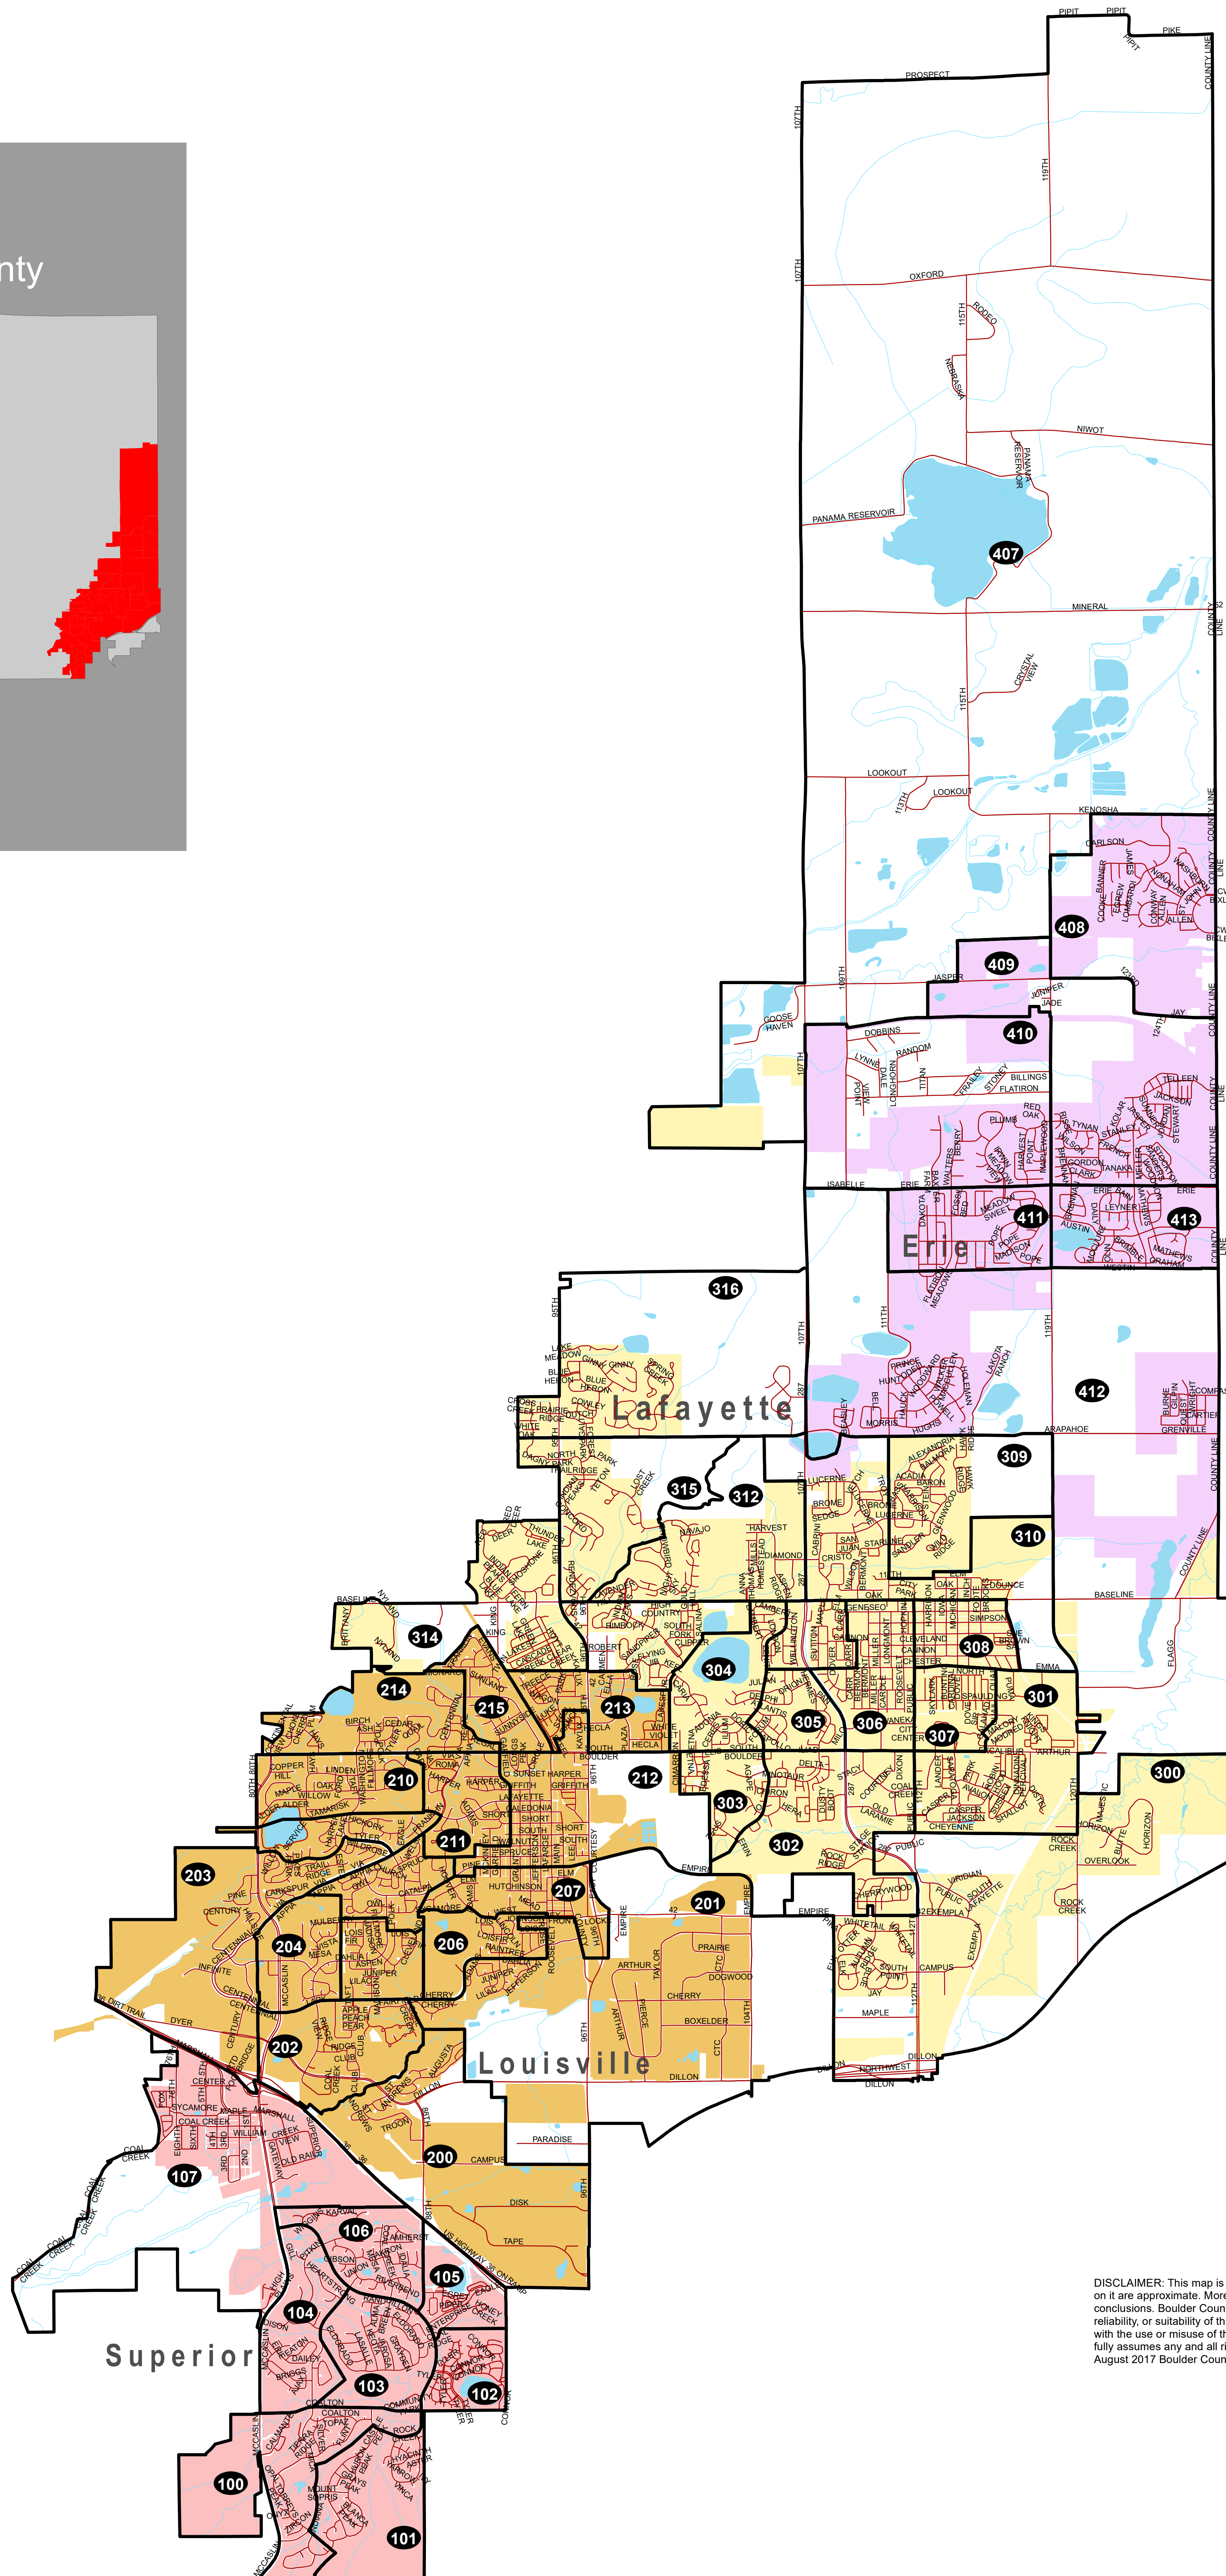

Boulder County Precincts

Erie - Lafayette - Louisville - Superior

Legend

- Town of Erie
- City of Lafayette
- City of Louisville
- Town of Superior

0 0.4 0.8 1.2 1.6 2 4 Miles