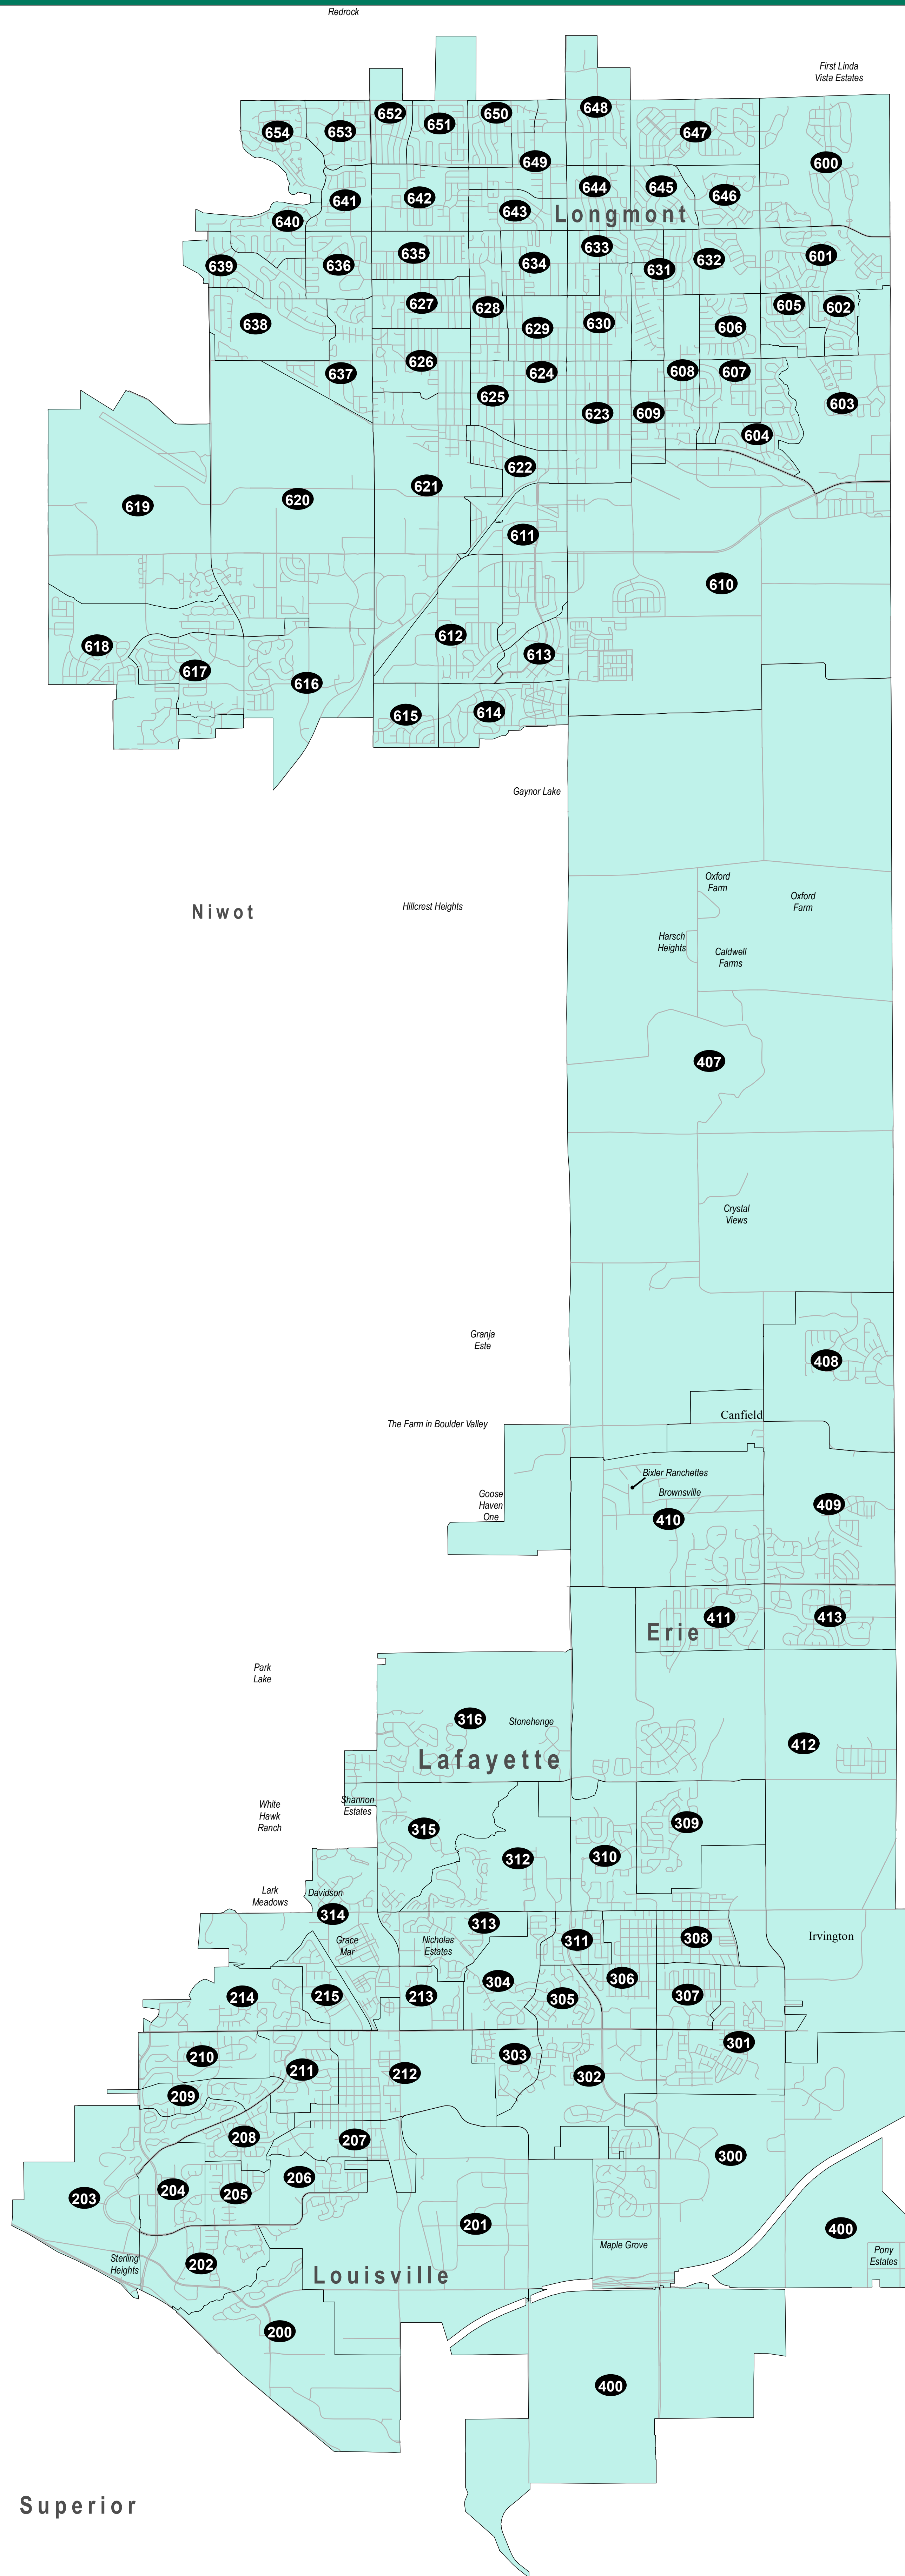

Boulder County Precincts - State Senate District 17