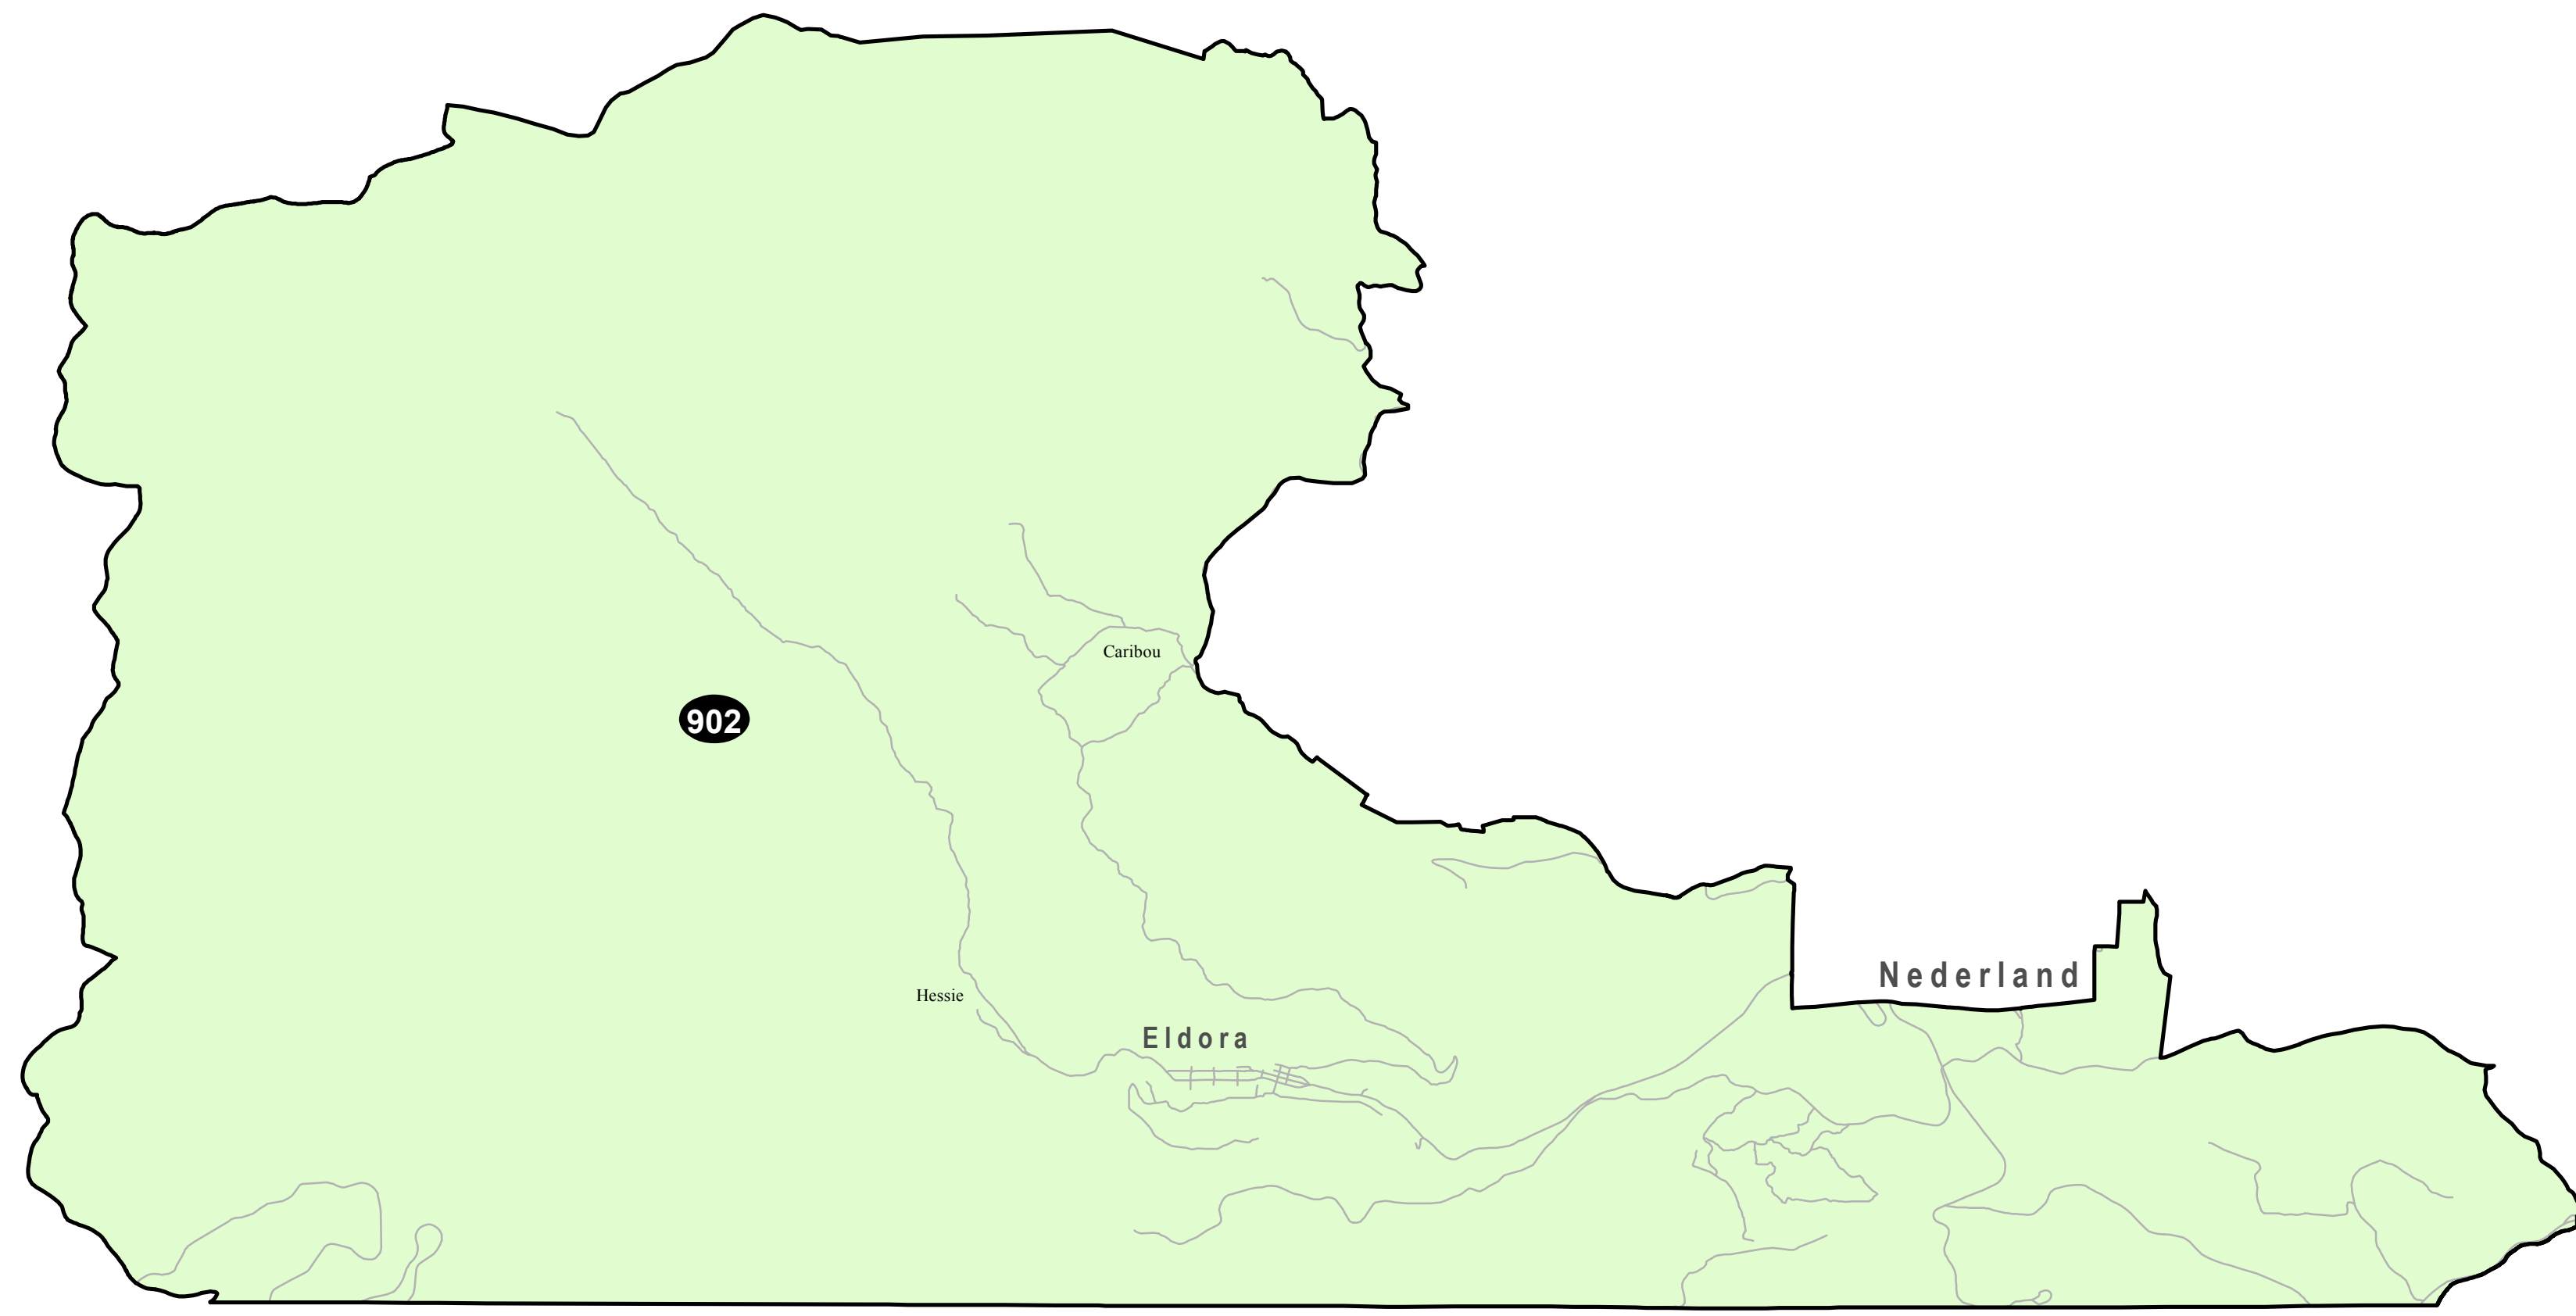

Boulder County 2013 Precincts - State Senate District 16

Legend

- SS16_precincts
- SS_16_Streets
- SS16