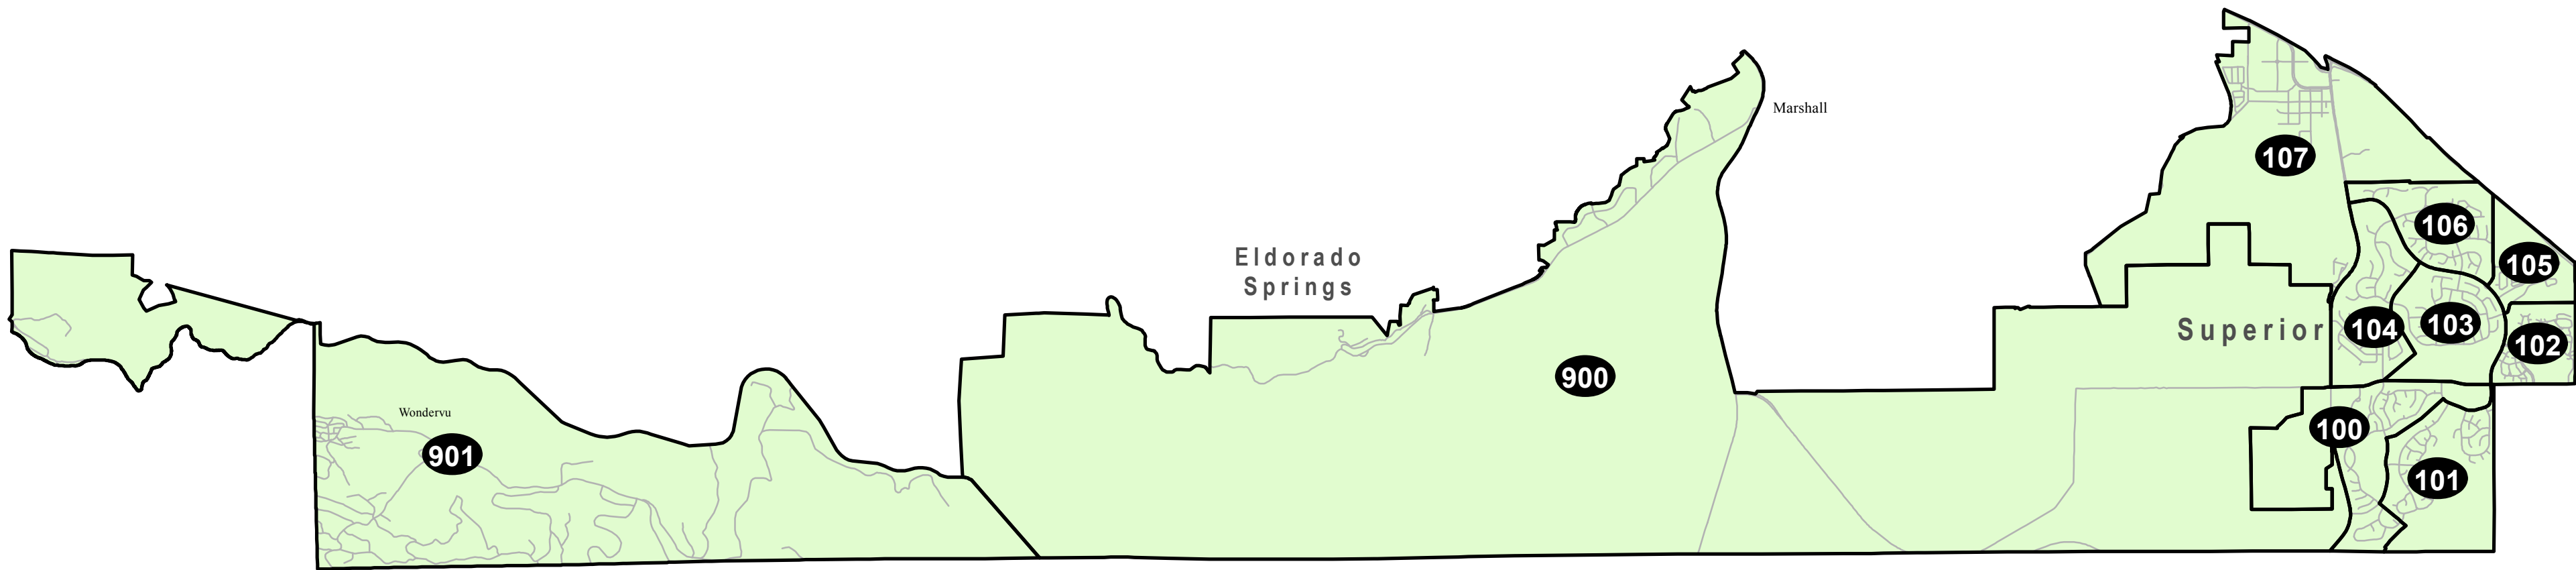

Boulder County 2013 Precincts - State Senate District 16

Legend

- SS16_precincts
- SS_16_Streets
- SS16