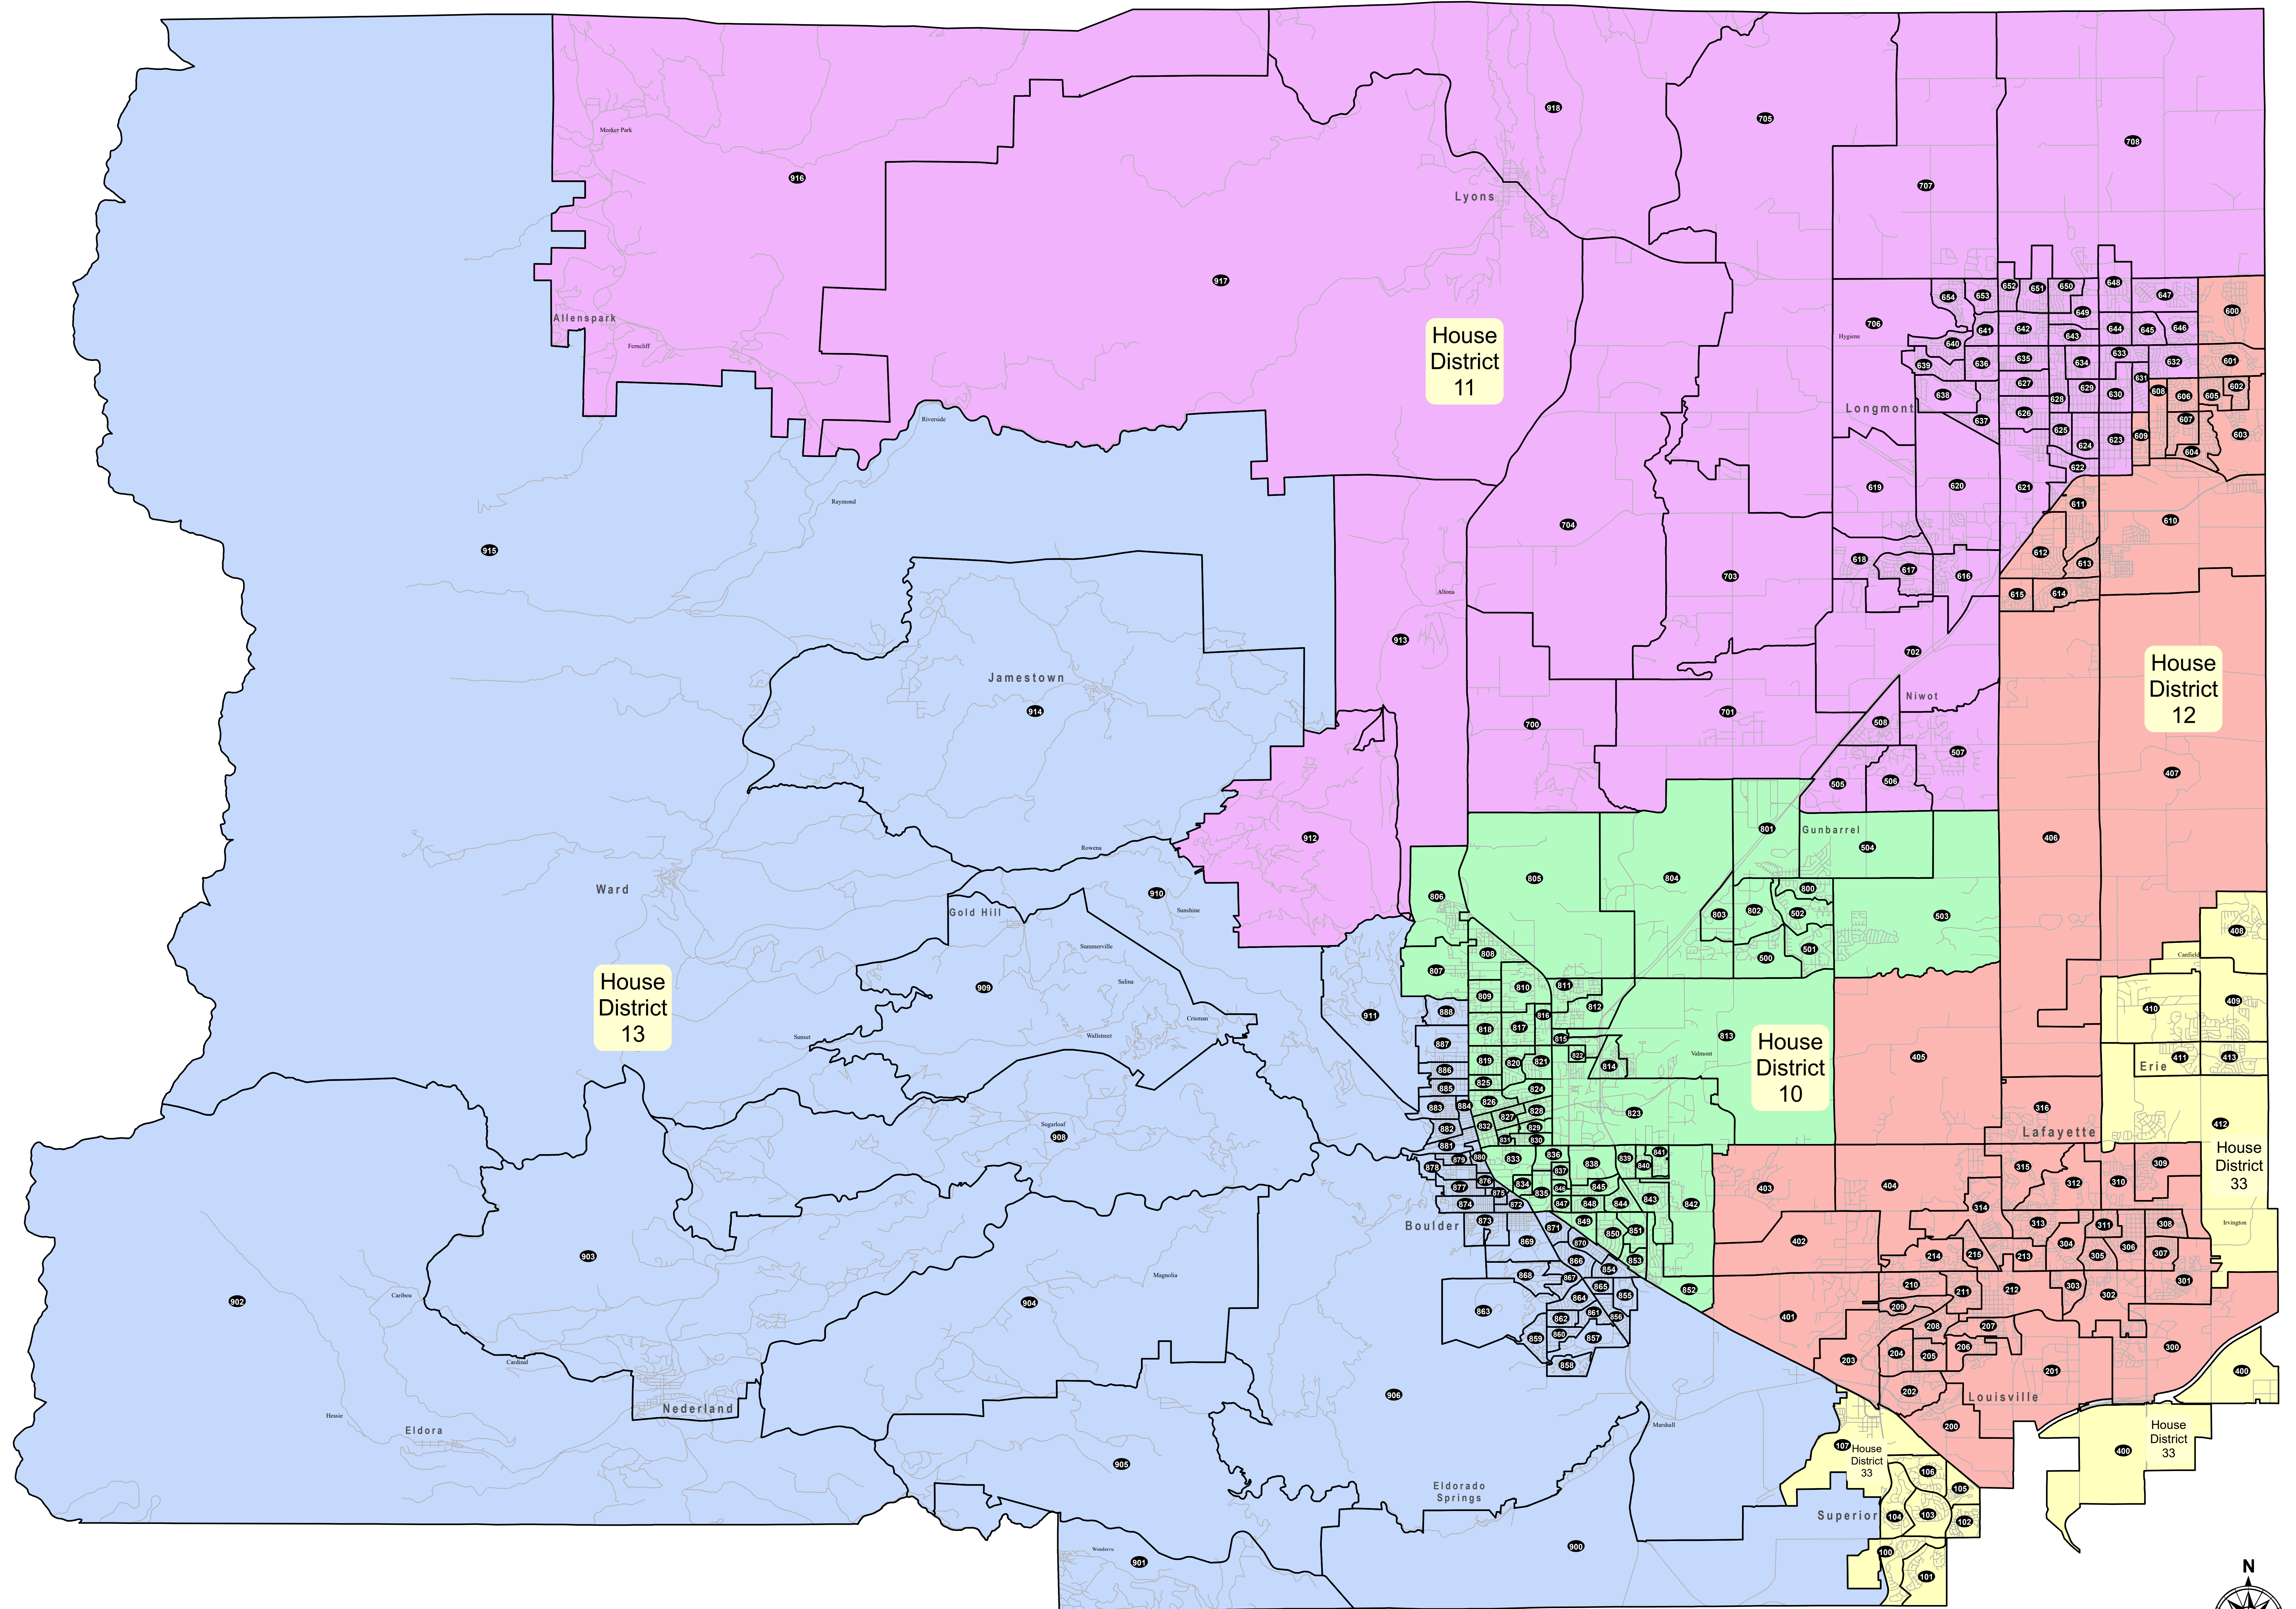

Boulder County Precincts - State House Districts

Legend

- HD2012
- 10
- 11
- 12
- 13
- 33

0 1.2 2.4 3.6 4.8 6 12 Miles