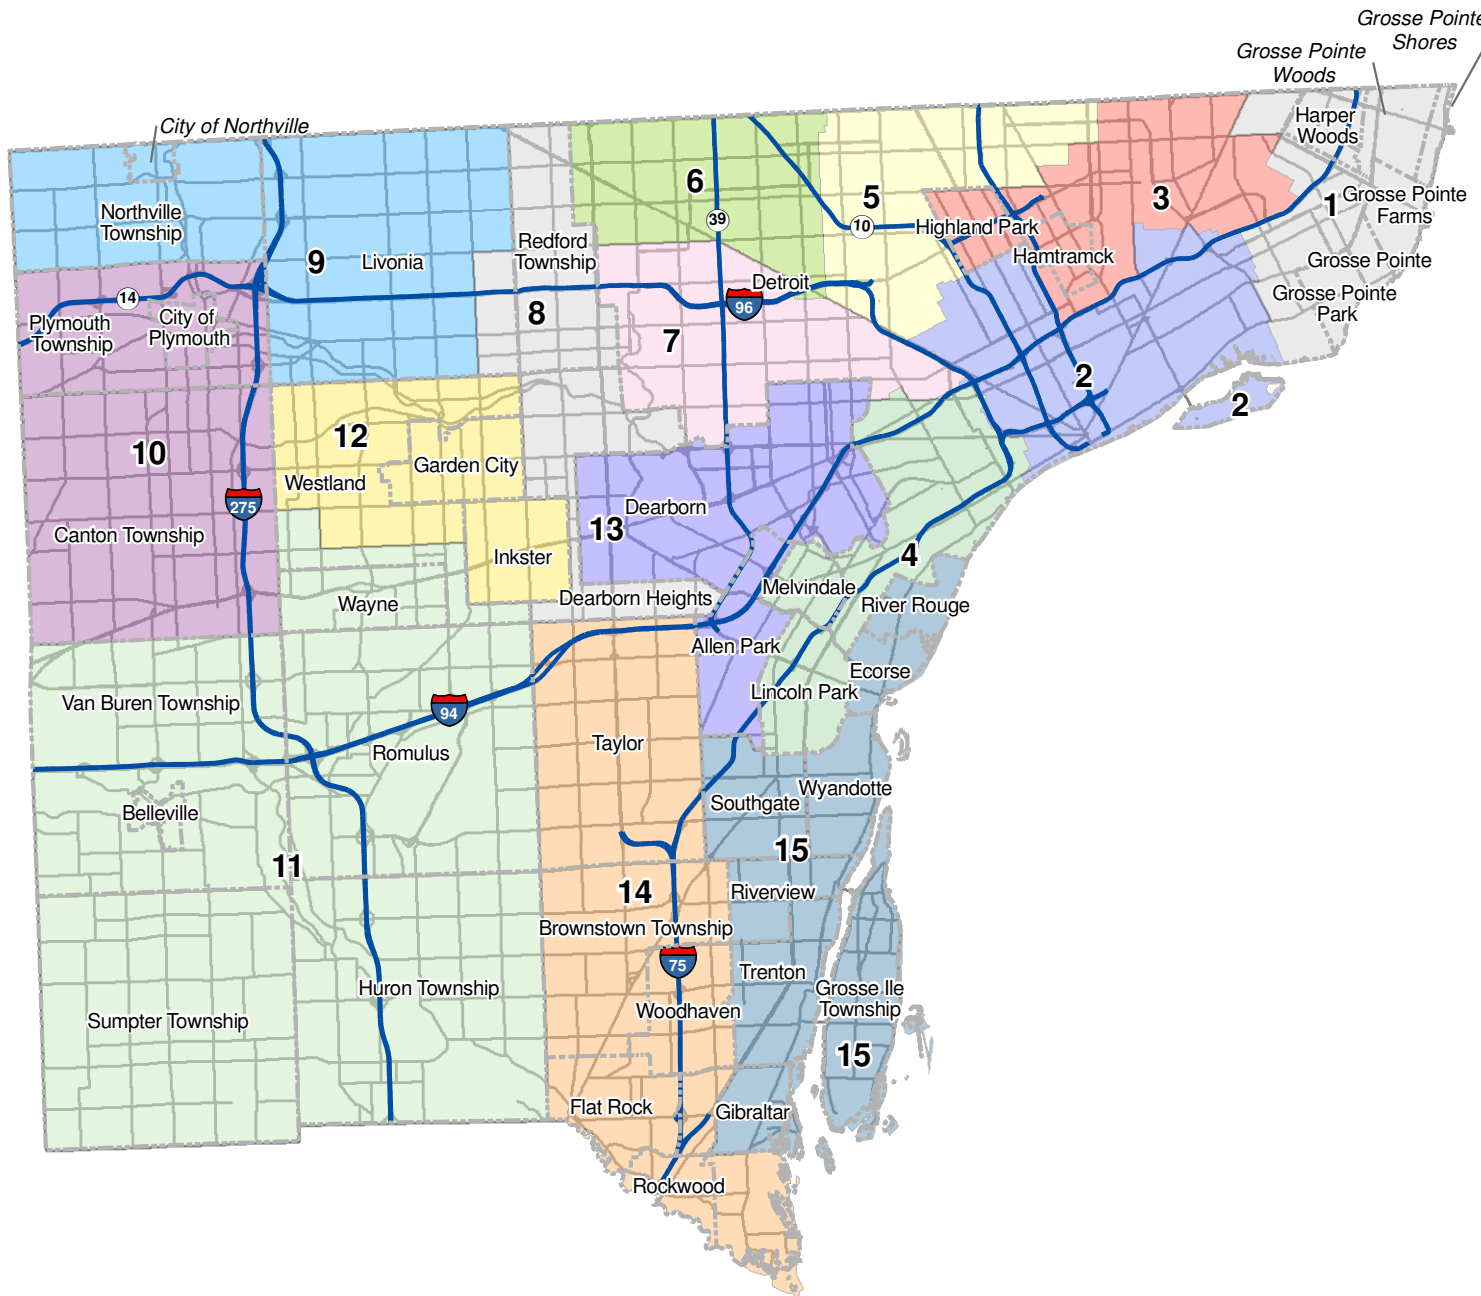

Wayne County Commission Districts

Legend

- 1. Tim Killeen
- 2. Jewel Ware
- 3. Martha G. Scott
- 4. Ilona Varga
- 5. Irma Clark-Coleman
- 6. Burton Leland
- 7. Alisha R. Bell
- 8. Diane L. Webb
- 9. Terry Marecki
- 10. Joe Barone
- 11. Al Haidous
- 12. Glenn S. Anderson
- 13. Gary Woronchak
- 14. Raymond E. Basham
- 15. Joseph Palamara

Miles

Produced by:
Wayne County
Department of Technology