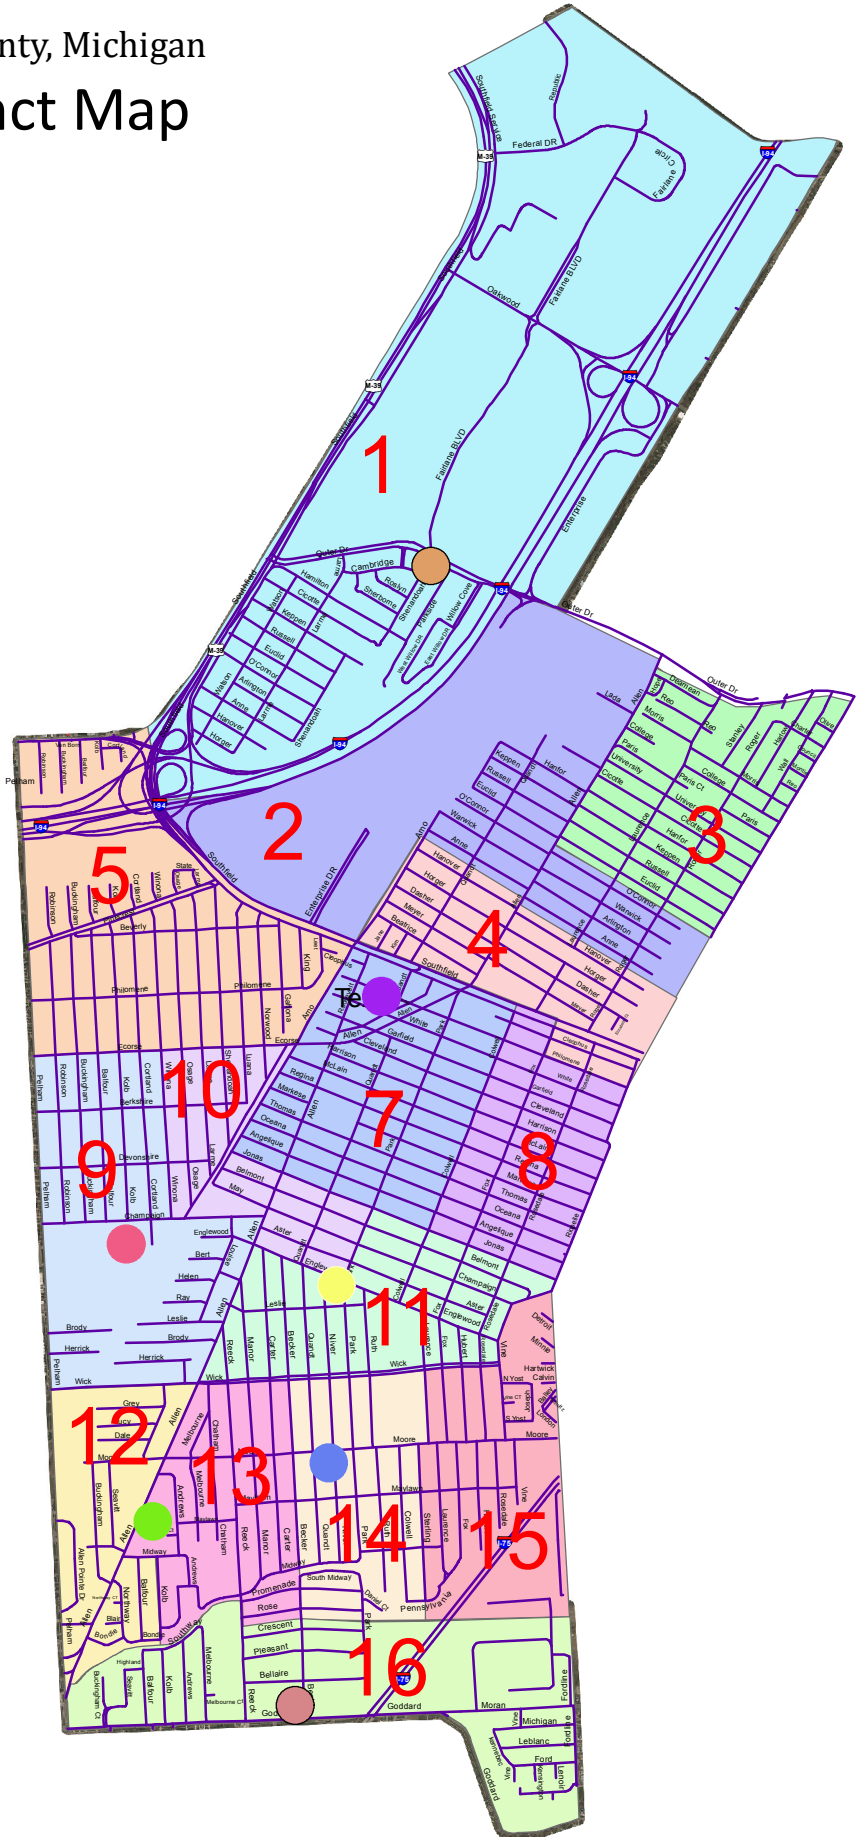

City of Allen Park

Wayne County, Michigan

Precinct Map

Voting Precincts

- 1 Allen Park Church of Christ
23610 W. Outer Drive ●
- 2 Community Center
15800 White ●
- 3 Community Center
15800 White ●
- 4 Community Center
15800 White ●
- 5 Community Center
15800 White ●
- 7 Community Center
15800 White ●
- 8 Community Center
15800 White ●
- 9 Allen Park High School
18401 Champaign ●
- 10 Community Center
15800 White ●
- 11 Angelica Lutheran Church
8400 Park Ave ●
- 12 American Hungarian
Reformed Church
9901 Allen Road ●
- 13 American Hungarian
Reformed Church
9901 Allen Road ●
- 14 Church of the Nazarene
10944 Reeck ●
- 15 St. Luke's Episcopal Church
15603 Wick Road ●
- 16 Church of the Nazarene
10944 Reeck ●

U.S. Congressional District 12

State Senator District 4

State Representative District 13

County Commissioner District 13
All Precincts

Melvindale-North Allen Park School District
Precincts 1 - 3

Allen Park School District
Precincts 4 - 15

Southgate School District
Precinct 16